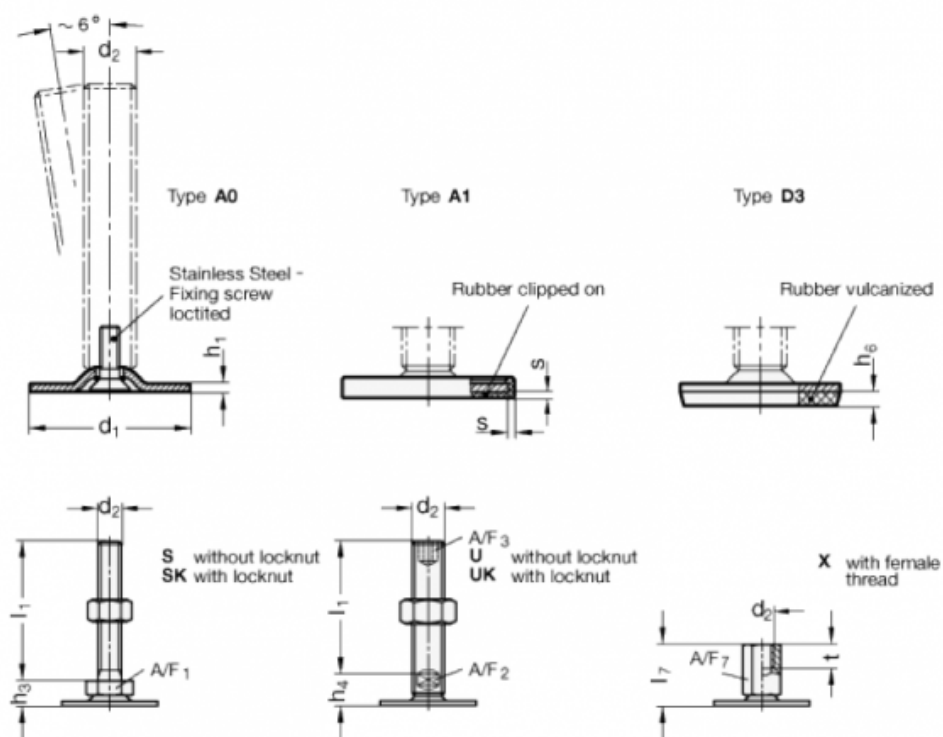

# Data Sheet

Article number: 204080M2075A3U

Description: E+G levelling foot  
GN 40-80-M20-75-A3-U

Note: U Without nut, Hexagon socket at the top, Wrench flat at the bottom

## Measures

A/F2 = 15  
A/F3 = 10  
d1 = 80  
d2 = M20  
h1 = 3  
h4 = 18  
h6 = 5  
l1 = 75

s =